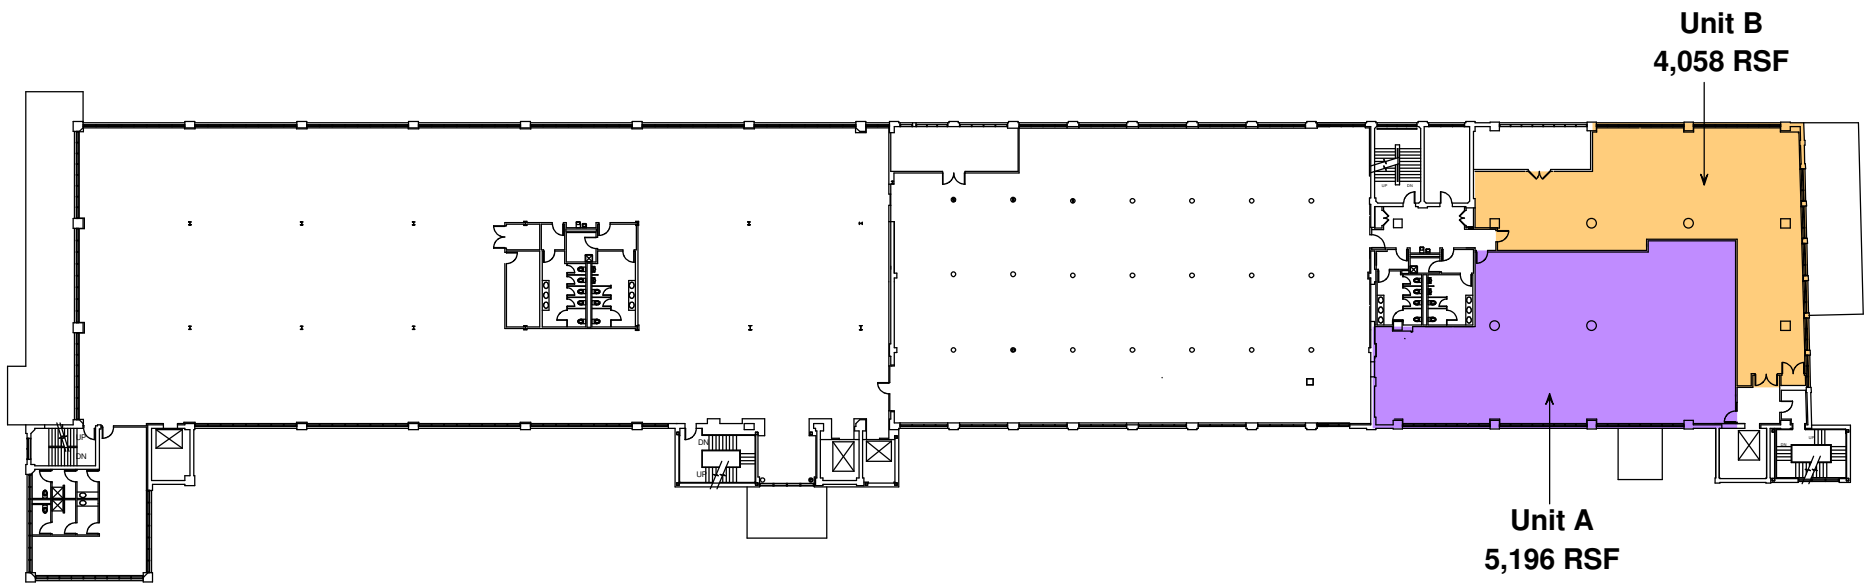

20 Glover Ave
Norwalk, CT 06850
3rd Floor

All areas and layouts are
approximate

Plans are not to scale

NORTH

For more information, please contact:

Judd W. McArthur: (203) 644-1520

JMcArthur@bltooffice.com