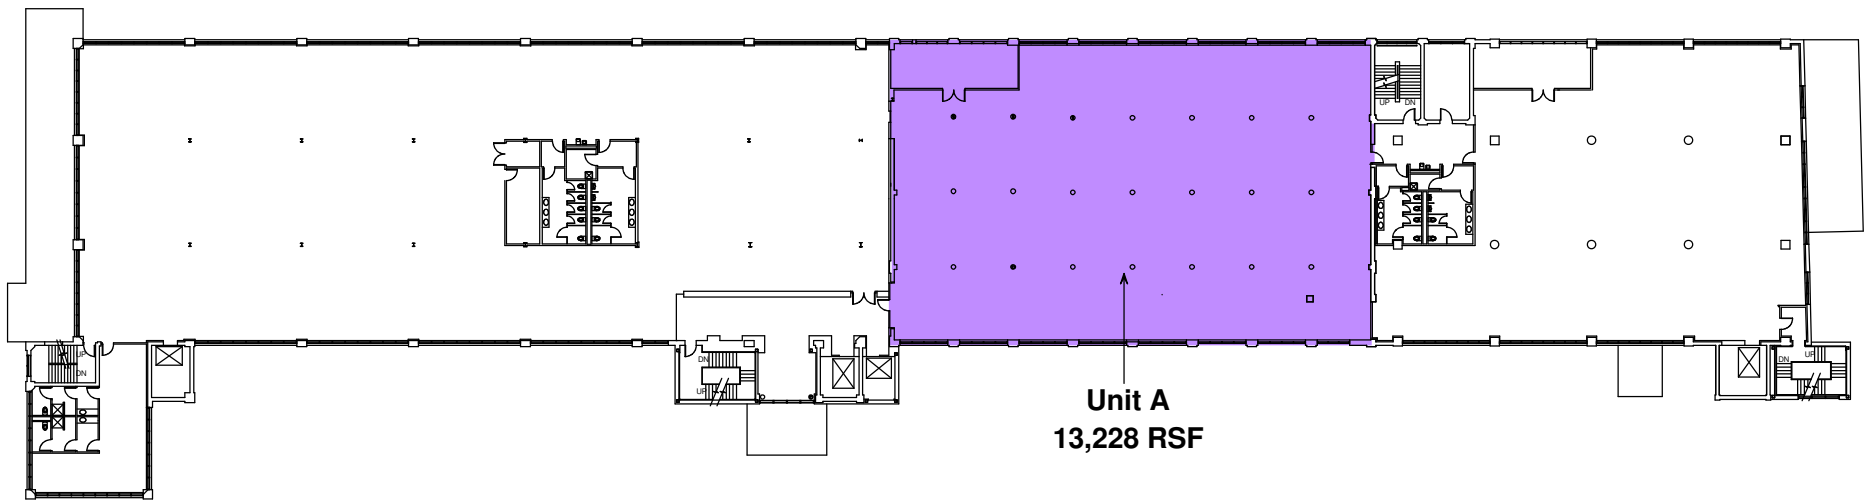

All areas and layouts are
 approximate

Plans are not to scale

NORTH

For more information, please contact:

Judd W. McArthur: (203) 644-1520

JMcArthur@bltooffice.com

Unit A
13,228 RSF

20 Glover Ave
Norwalk, CT 06850
5th Floor

All areas and layouts are
approximate

Plans are not to scale

NORTH

For more information, please contact:

Judd W. McArthur: (203) 644-1520

JMcArthur@bltoffice.com