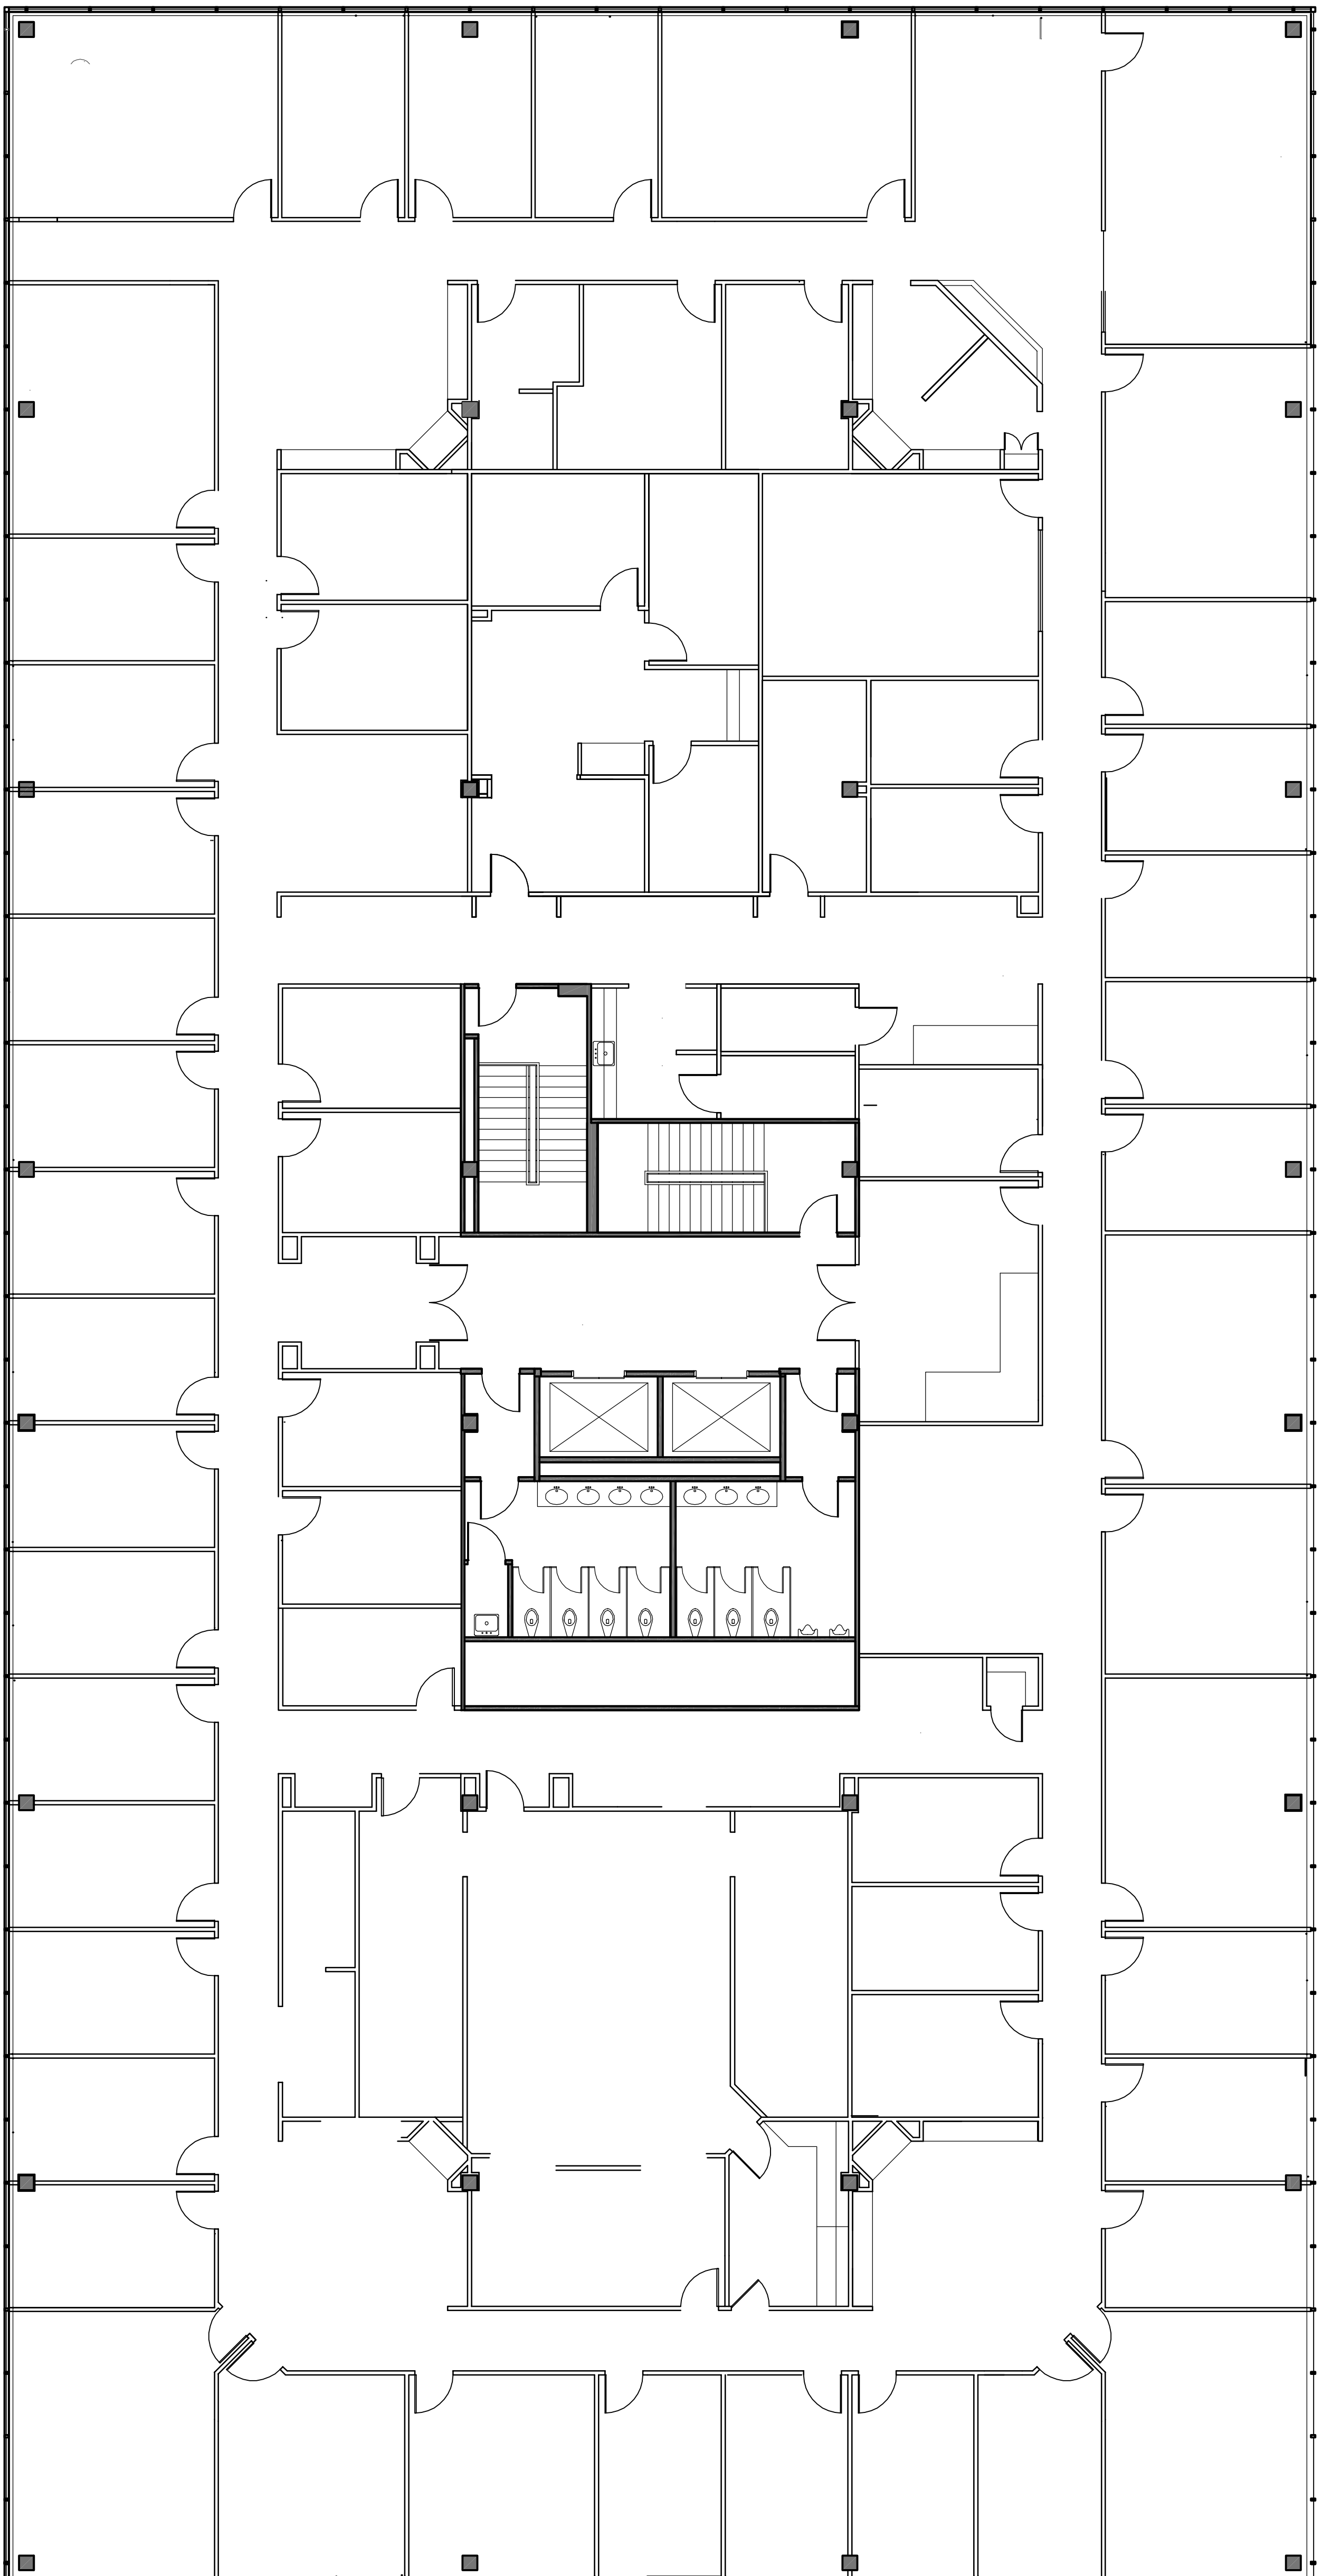

CPG
ARCHITECTS
CPG NEW YORK
60 East 42nd Street
New York, NY 10016
Tel - 212 692 1100
Fax - 212 649 1702
CPG CONNECTICUT
One Dime Street
Stamford, CT 06902
Tel - 203 967 3456
Fax - 203 353 1883
www.cpgarch.com

GENERAL ELECTRIC

292 Long Ridge Road
Stamford, CT
1st + 2nd Floors

No. DATE ISSUE DESCRIPTION

Scale: 1/8" = 1'-0"
Drawn By: TC
CPG Project Number: 07000

Drawing Title
**2ND FLOOR
EXISTING CONDITIONS
FLOOR PLAN**

Drawing Number
EX-02