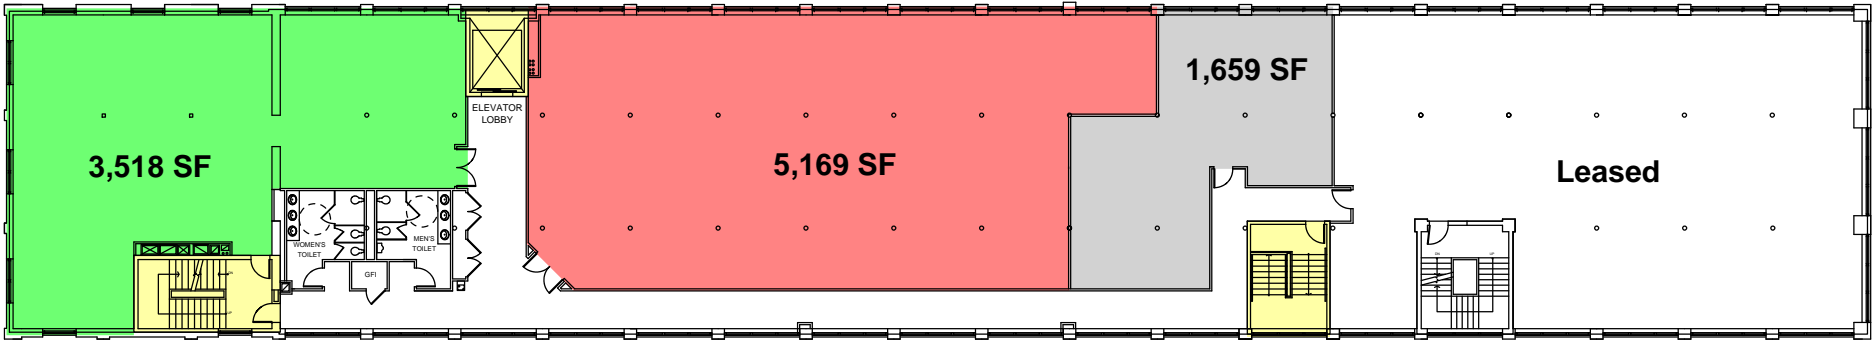

Option B

711 Canal Street
Stamford, CT 06902
2nd Floor

All areas and layouts are approximate
Plans are not to scale

For more information, please contact:
Lori Baker: (203) 644-1595
lbaker@bltooffice.com
Jon Sabrowski: (203) 644-1596
jsabrowski@bltooffice.com