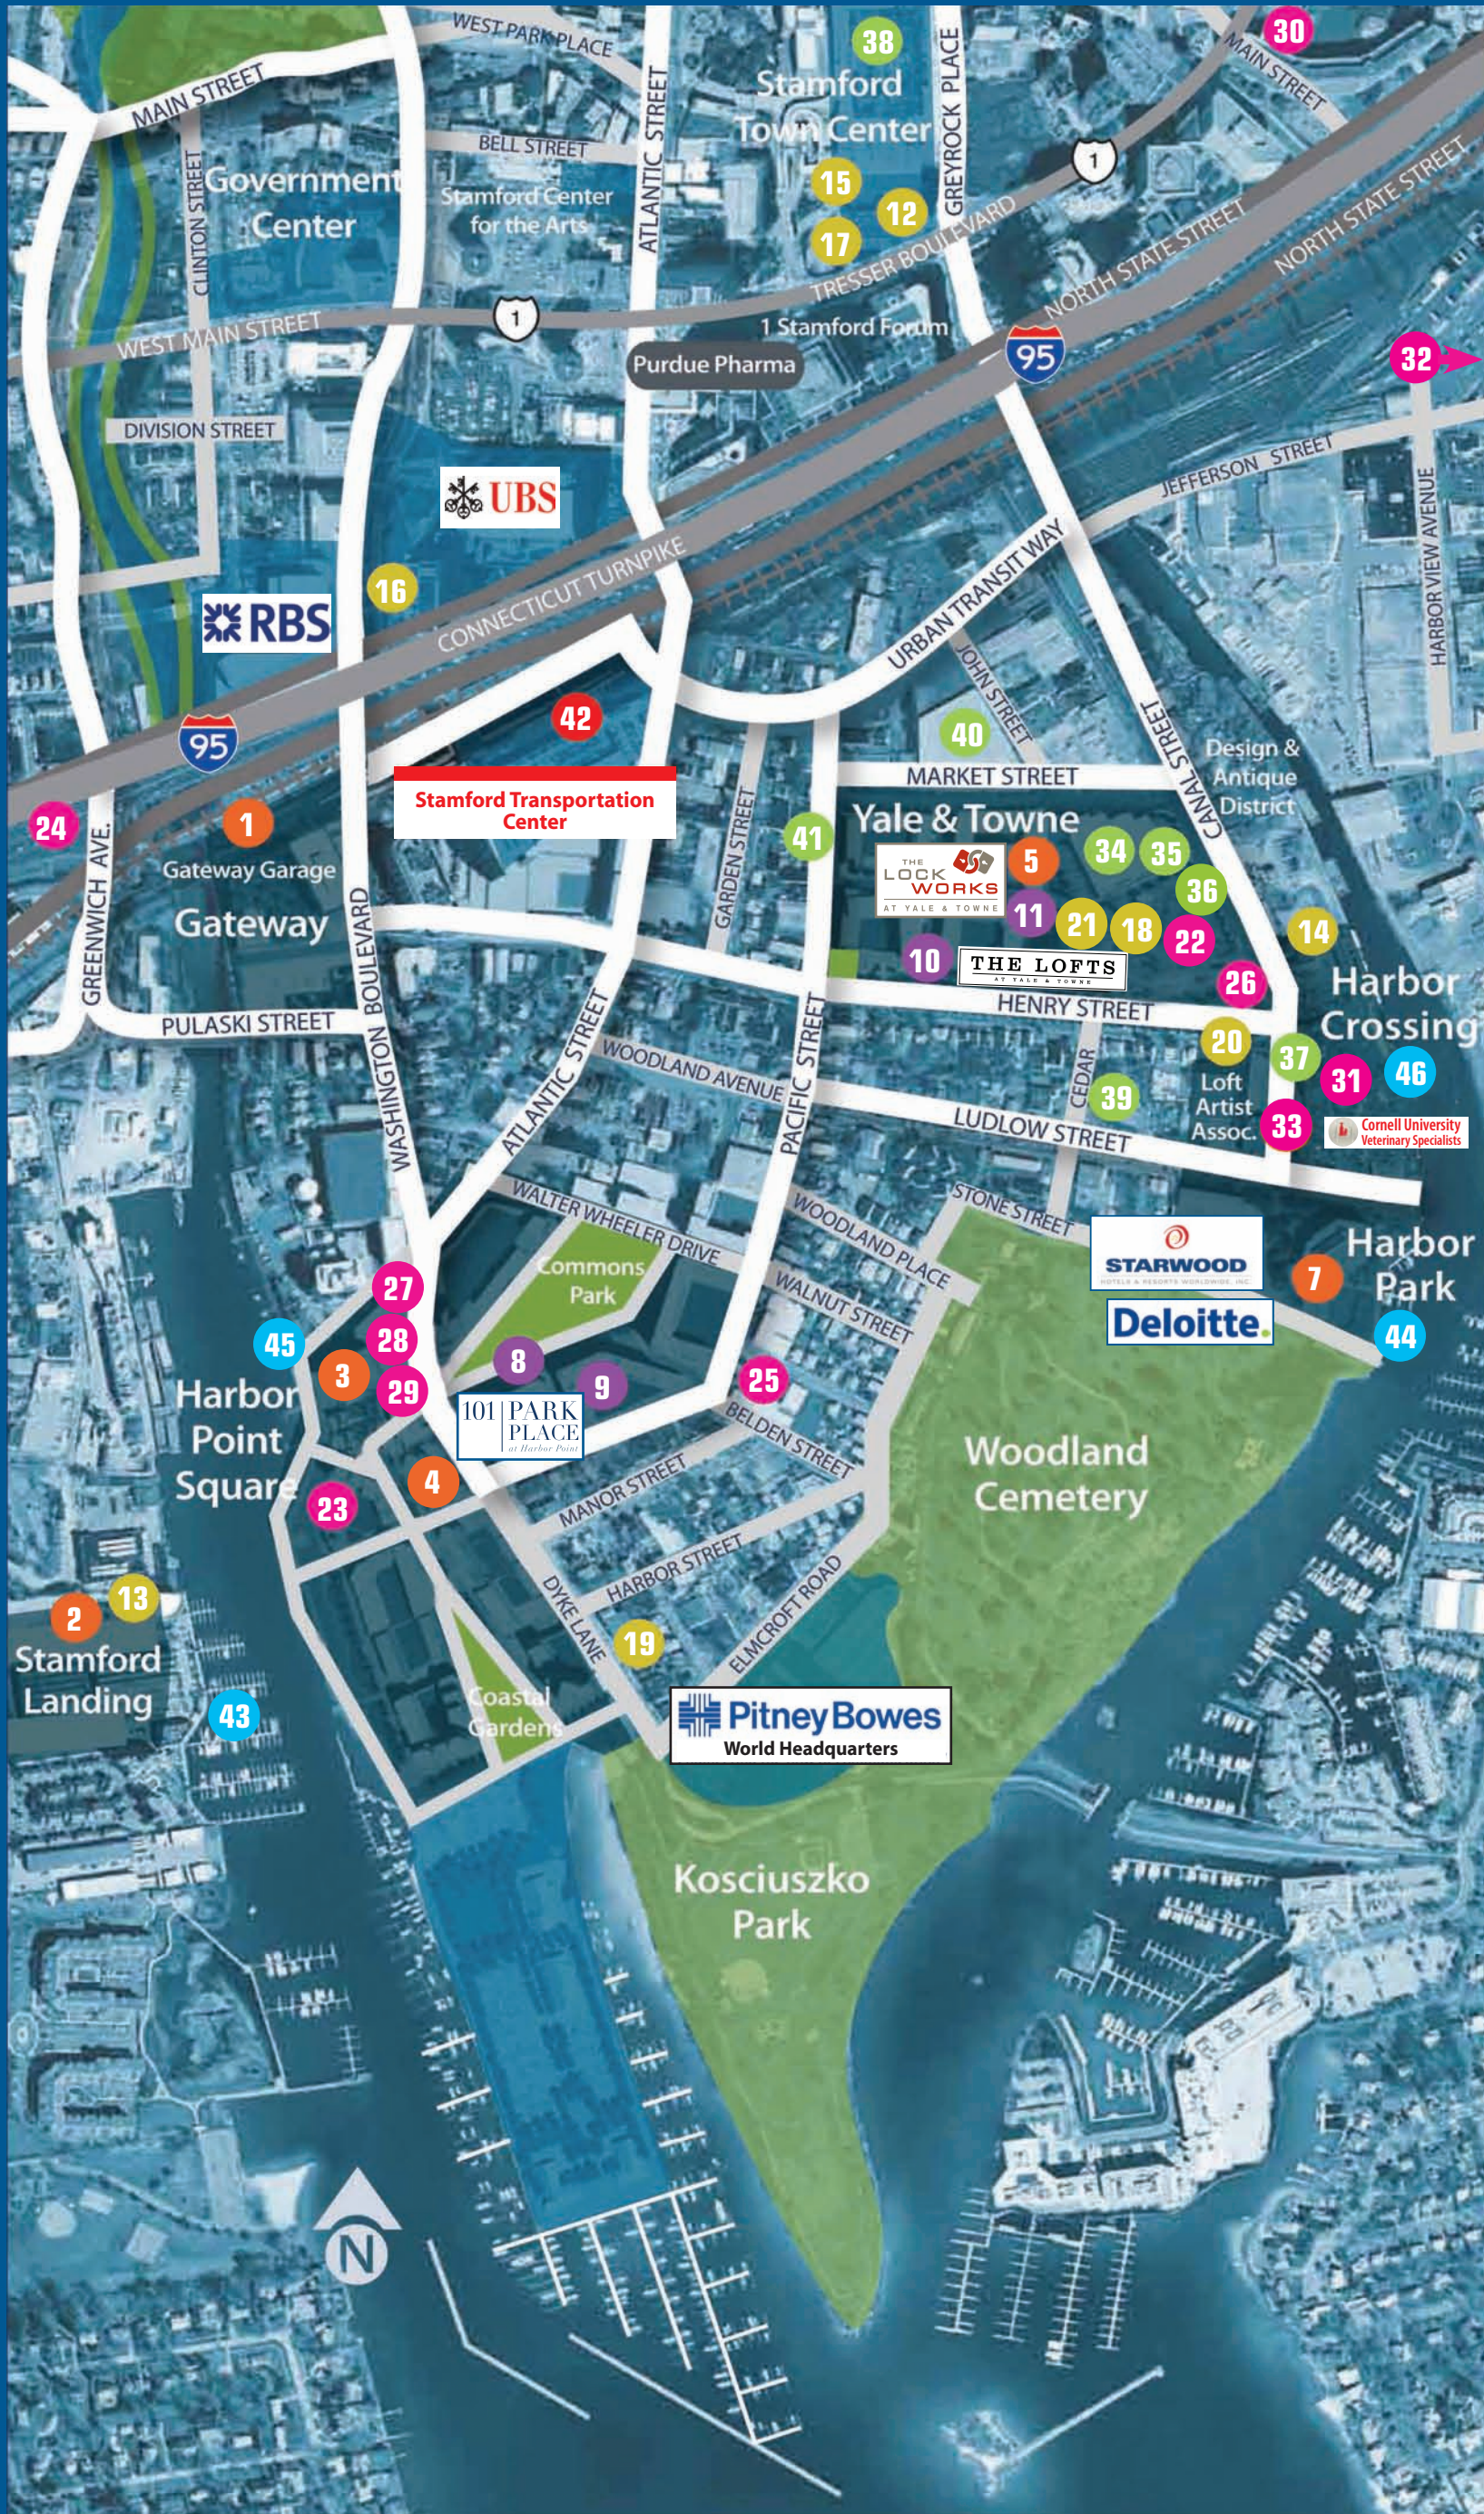

RESIDENCES

- 8 101 Park Place
- 9 201 Park Place
- 10 The Lofts at Yale & Towne
- 11 The LockWorks at Yale & Towne

RESTAURANTS

- 12 Capital Grille
- 13 Crab Shell
- 14 Eclisse
- 15 Mitchell's Fish Market
- 16 Morton's of Chicago
- 17 PF Chang's
- 18 Le Pain Quotidien / Subway / Robeks
- 19 whip Deli
- 20 Dinosaur Bar-B-Que
- 21 Harlan Social

SERVICES

- 22 Go Green Dry Cleaners
- 23 The Square - Hotel
- 24 Hilton Stamford Hotel
- 25 The Waterside School
- 26 First Niagara Bank
- 27 William Pitt Sotheby's International Realty
- 28 exhale Spa
- 29 Walgreens
- 30 Sheraton Hotel
- 31 Revolution Fitness
- 32 Chelsea Piers
- 33 Cornell University Veterinary Specialists

SHOPPING

- 34 Fairway Market
- 35 Fairway Wines & Spirits
- 36 Design Within Reach
- 37 Retail at Harbor Crossing
- 38 Stamford Town Center
- 39 BulaBula Fashions
- 40 Lillian August
- 41 Pacific Swim Bike Run

TRANSPORTATION

- 42 Stamford Transportation Center
 - Amtrak
 - Metro North
 - Car Rentals

MARINAS

- 43 Stamford Landing Marina
- 44 Stamford Harbor Park Marina
- 45 Harbor Square Marina
- 46 Harbor Crossing Marina