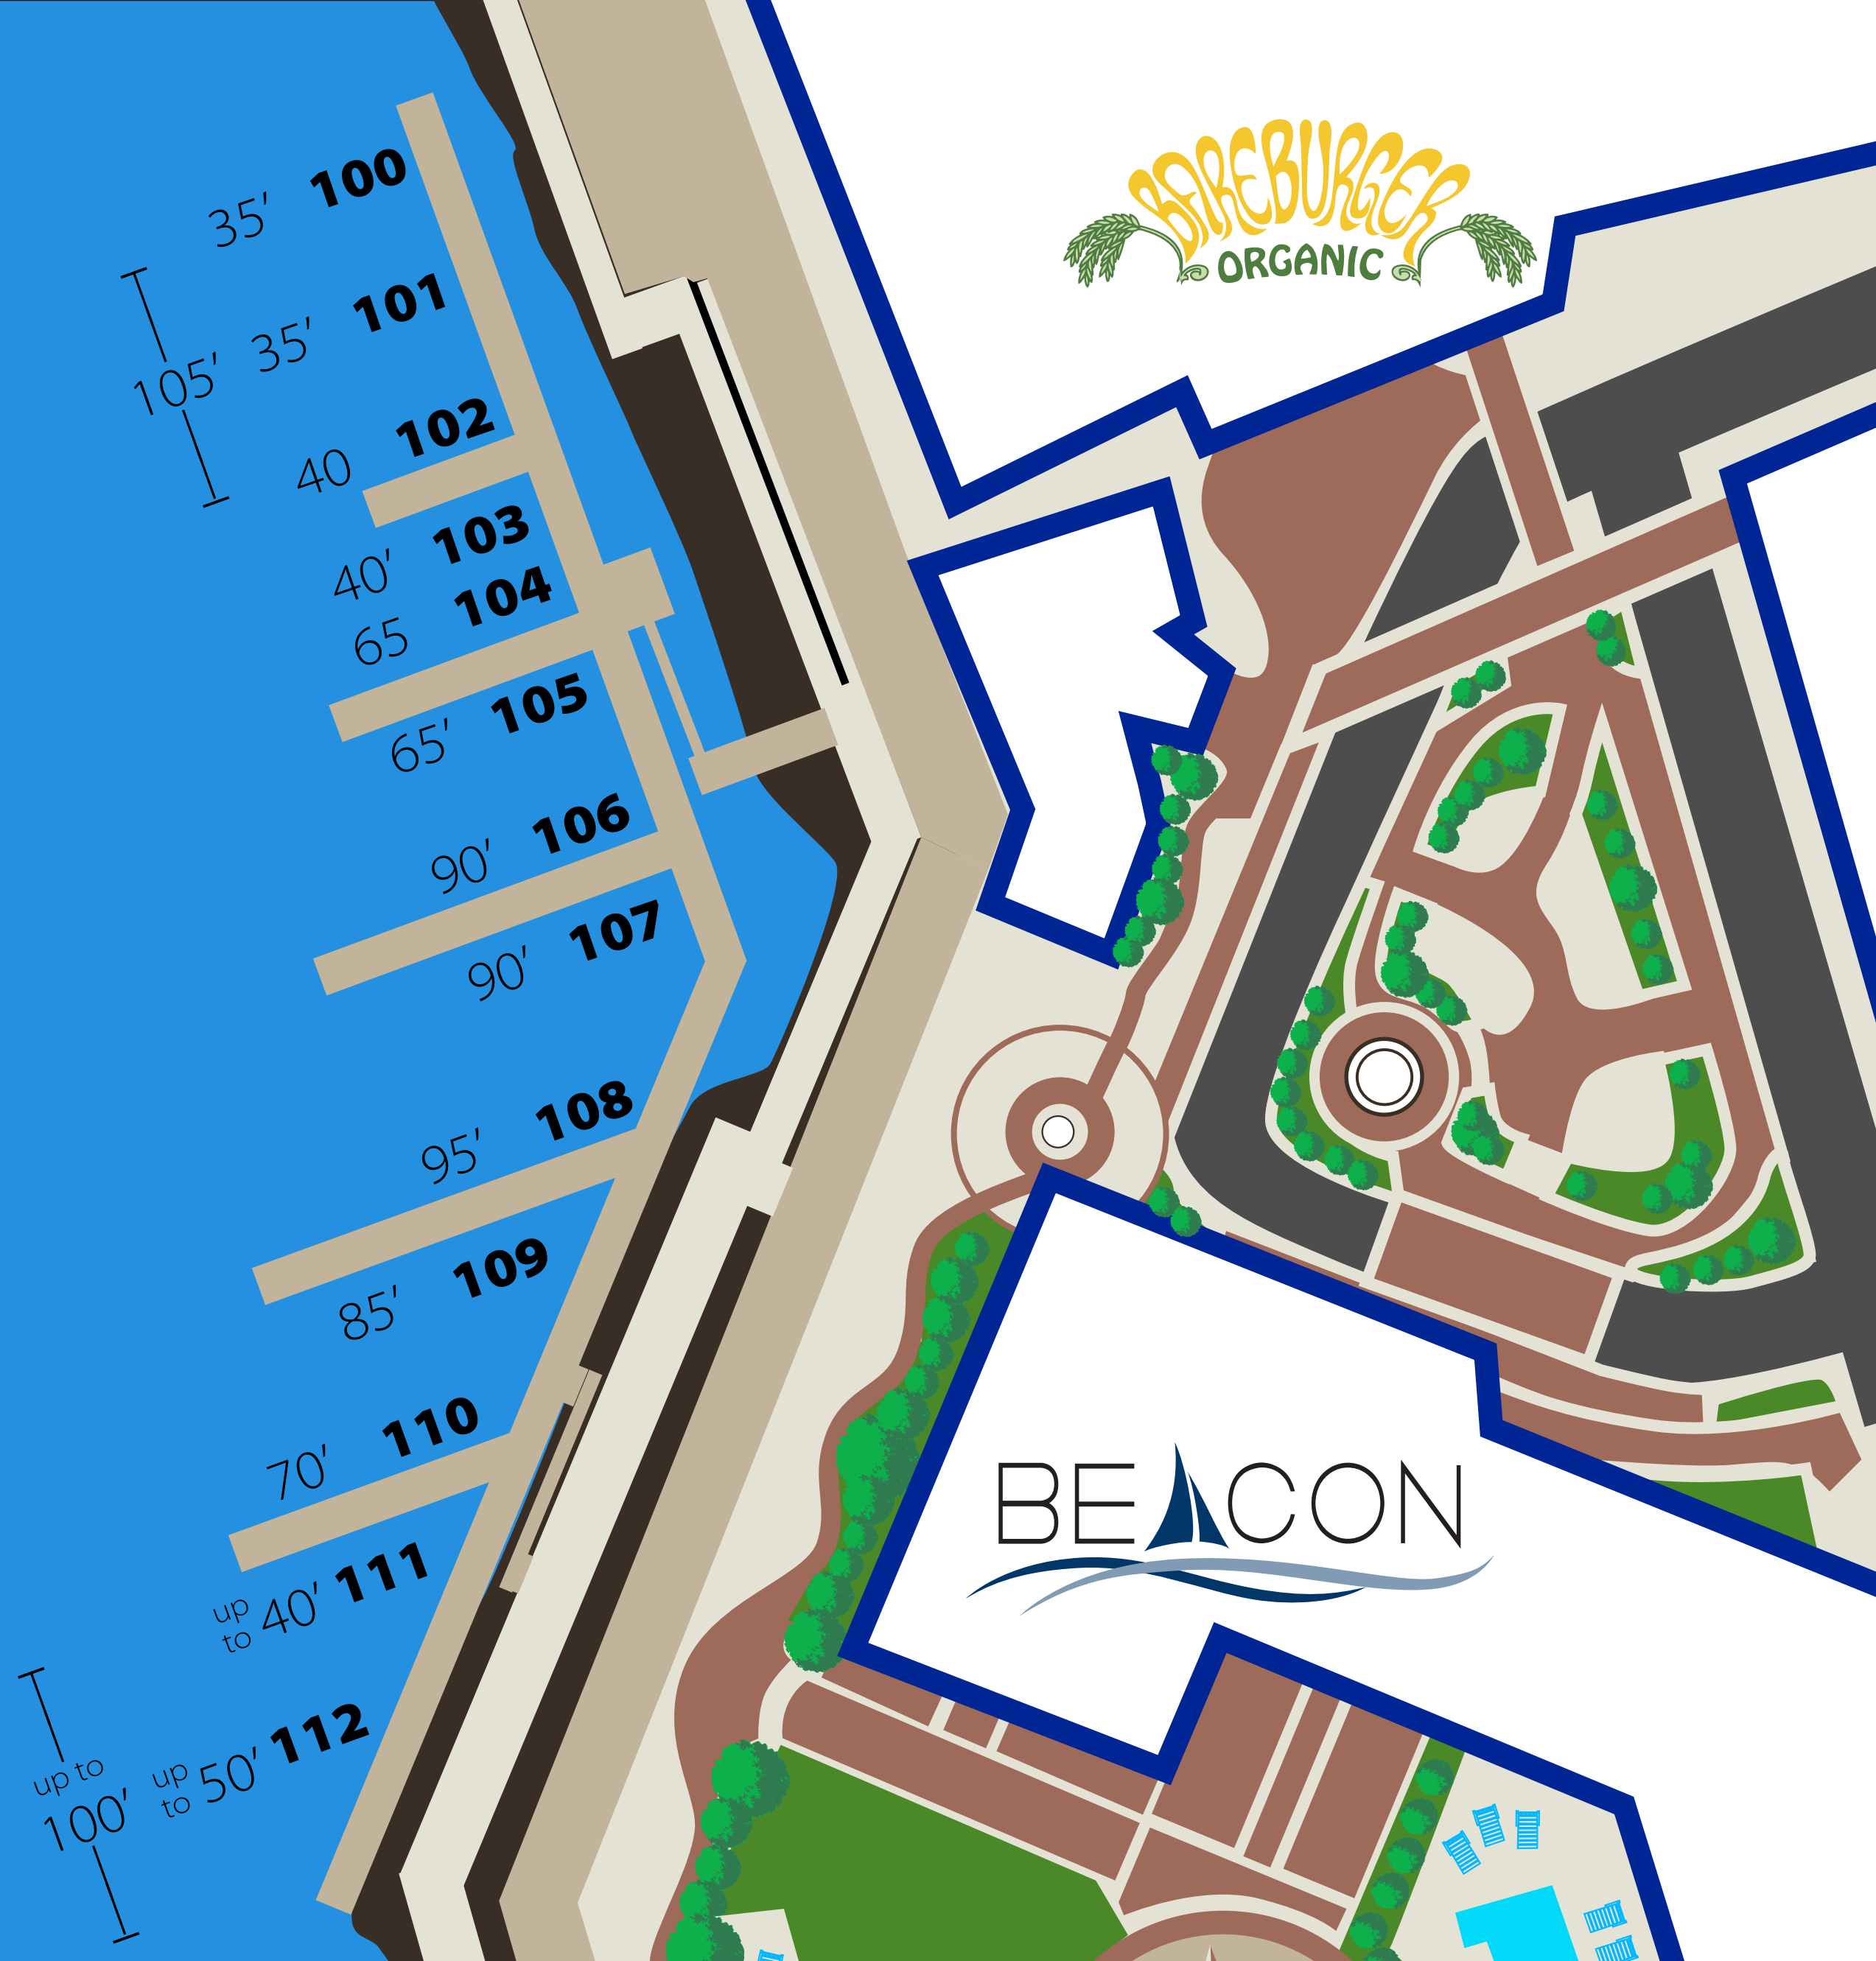

HARBOR POINT NORTH MARINA

MEGA DOCKS

< TO LONG ISLAND SOUND

TRANSIENT DOCKS